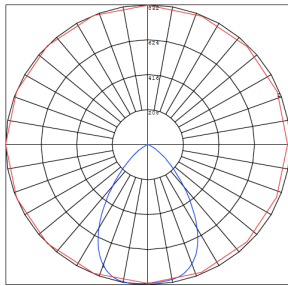

Other Models:

- 20W | 1720LM | CRLC6-20W-MCT-SA-D
- 20W | 1720LM | CRLC6-20W-MCT-SA-D-WH

Photometrics: CRLC6-15W-MCT-SA-D

BUG Rating: B1-U1-G0

Other Views:

Hazel

CRLC-EGN-15W-50K-D

+