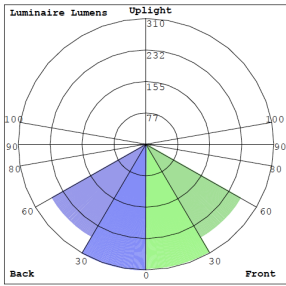

Photometrics: CRLC6-15W-MCT-SA-D

BUG Rating: B1-U1-G0