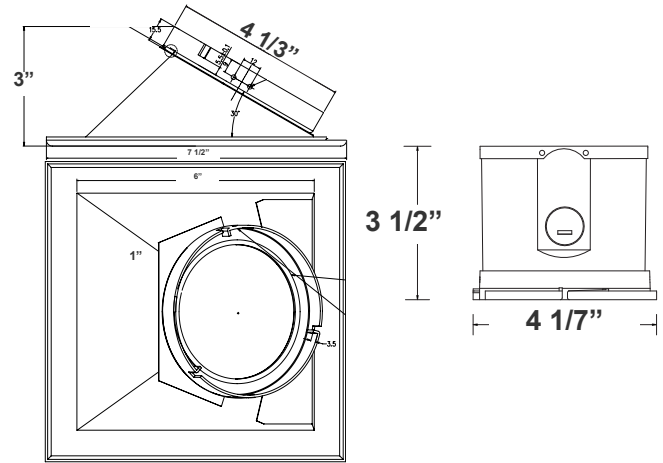

6 1/2" (H) X 7 1/2" (W)

Features

- 6" Haze & White Finish TRIM
- MCT: The Switch is On The Light Engine
- Mounting Options: Recessed
- 5-Year Warranty
- Lifespan: 50,000 hrs.

Technical Specifications

Electrical: