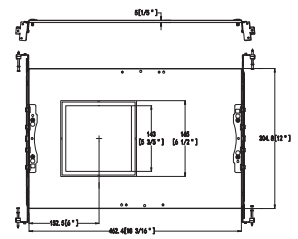

Factory-Installed Option:

Blank = No Option For Accessories
 OPT-EM-CRLC = EXTERNAL EMERGENCY BACK UP BATTERY

Accessory:

CRLCS-46-RIBH-JB
 CRLC Square Mounting Plate With Brackets And J-Box 4/6 in

18 3/16" (W) x 12" (H) x 1/5" (D)