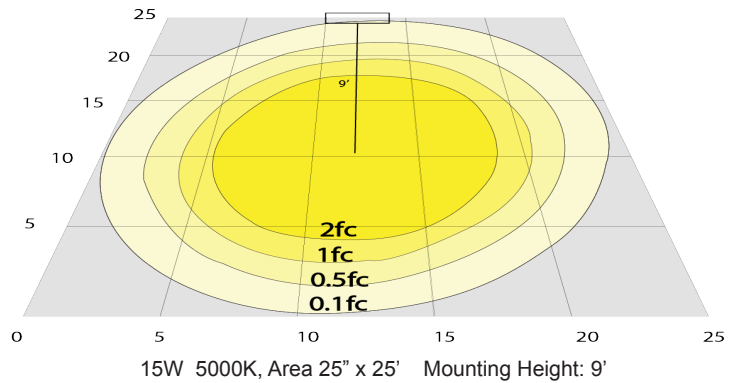

Other Models:

- 20W | 1720LM | CRLC6-20W-MCT-SA-D
- 20W | 1720LM | CRLC6-20W-MCT-SA-D-WH

Photometrics: CRLC6-15W-MCT-SA-D

BUG Rating: B1-U1-G0

Other Views:

Hazel

CRLC-EGN-15W-50K-D

+